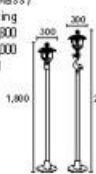

DS-OD 602/603

- •MATTER : Opal Glass / Aluminium Painting
- •SIZE : W300 X H1,800 / W300 X H2,000
- •LAMP: IL60W X 1 or EL 1