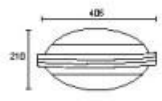

DS-BR-2-13

- •MATTER : Sanding Glass /
  Steel / Silver Painting
- •SIZE : W405 X H210
- •LAMP : IL60W X1 PL 13W X1