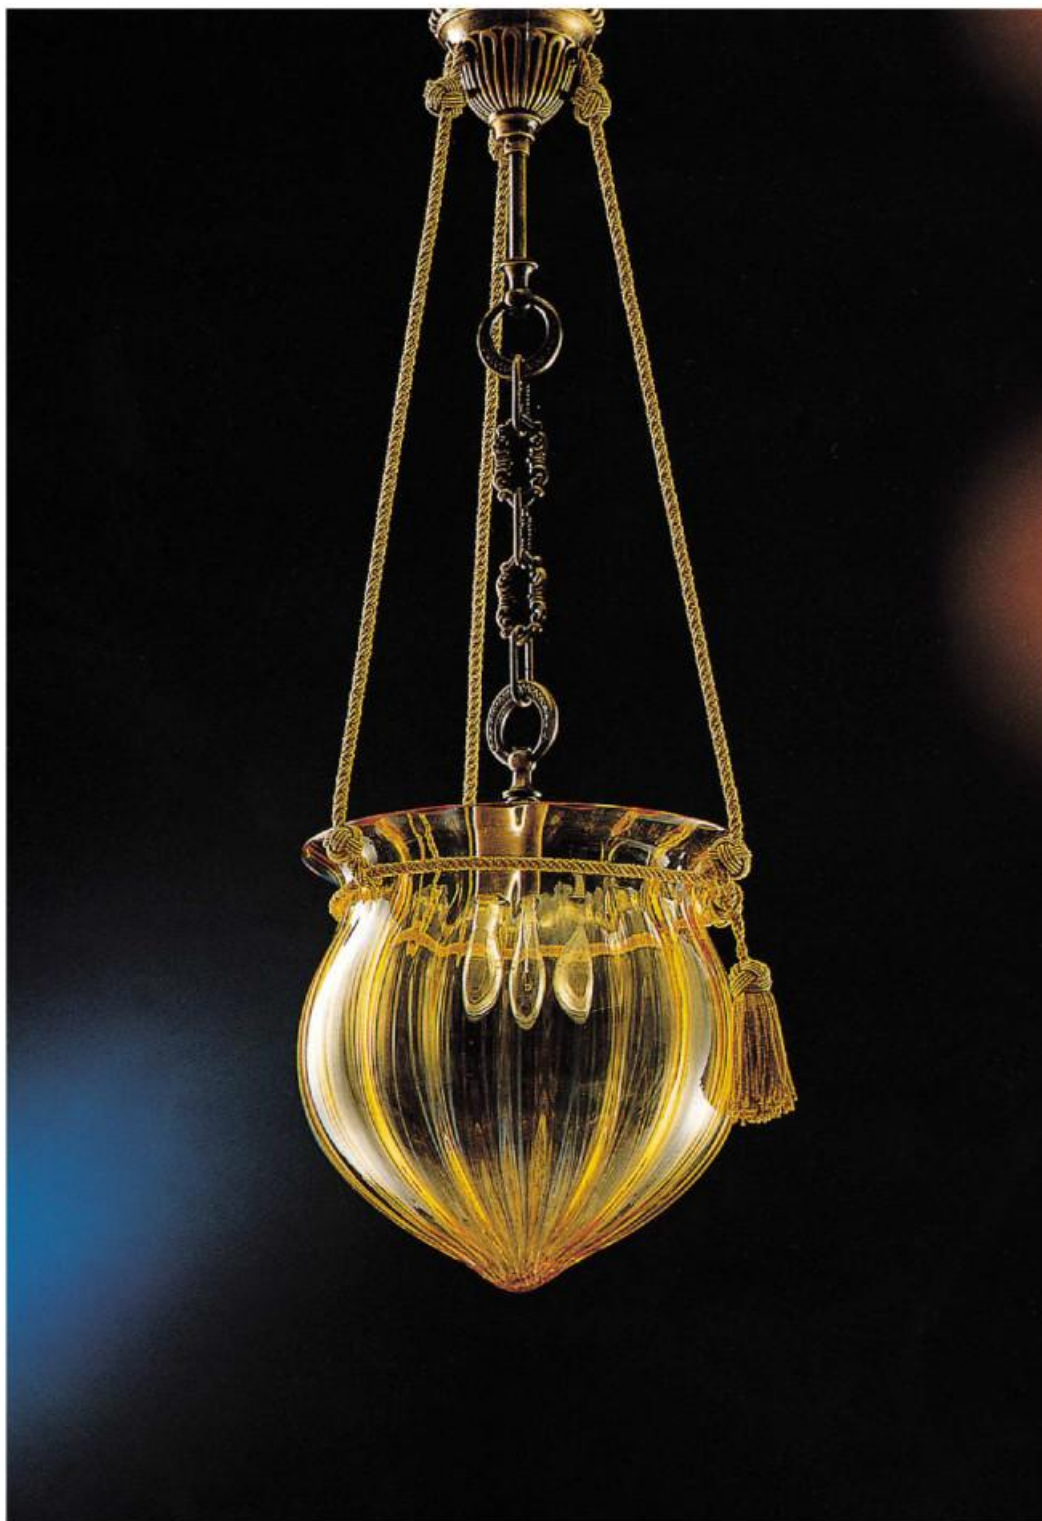

la murrina

ELOISA.S

- SIZE : L300 X H280
- LAMP : E27 100W X1
- made in Italy