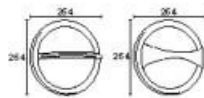

DS-BR 2-7

DS-BR 2-8

DS-BR 2-11 (흑)

DS-BR 2-12 (흑)

**DS-BR 2-11 / 2-12 (흑)**

- MATTER : White / Aluminium Black Painting
- SIZE : W264 X H264
- LAMP : IL60W X1 or EL1

**DS-BR 2-7/2-8**

- MATTER : Aluminium Painting / Acryl
- SIZE : W145 X H475
- LAMP : IL60W X1 or EL1