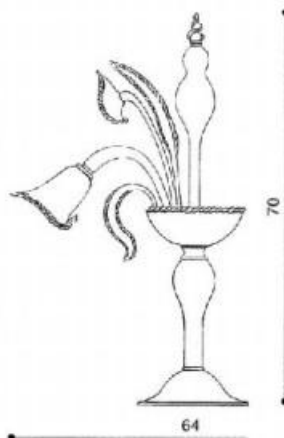

ALBINONI.S
Ø 60 H.60 3 FIAMME xE14 40W
Ø 60 H.60 5 FIAMME xE14 40W
Ø 70 H.65 6 FIAMME xE14 40W
Ø 85 H.75 6 FIAMME xE14 40W MAGGIORATO
Ø100 H.97 8 FIAMME xE14 40W

ALBINONI.FLAMBEAU
Ø64 H.70 3 FIAMME xE14 40W
Ø64 H.70 5 FIAMME xE14 40W