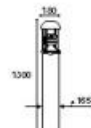

DS-OD-615

- •MATTER : Steel
- •SIZE : W180 X H1,300
- •LAMP : IL60WX1 or EL1