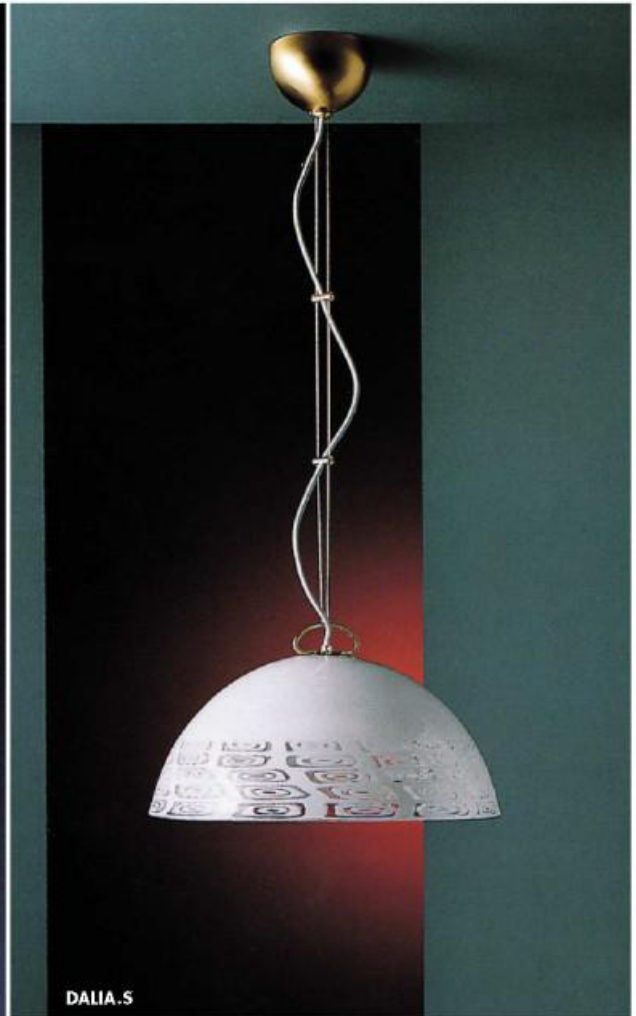

DALIA.S

la murina

FLAMMA.P

- SIZE : W300 X H1150
- LAMP : E27 100W X 1
- made in Italy

DALIA.S

- SIZE : W450 X H200
- LAMP : E27 100W X 1
- made in Italy