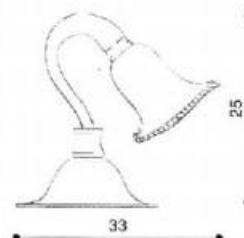

ALBINONI.P1L
1xE14 40W