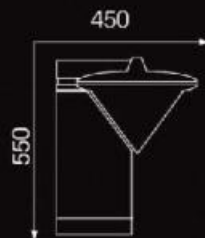

DS-OD-620

- MATTER: Aluminium / P.L
- SIZE: W300 X D350 X H1200
- LAMP: IL 60W X 1 or EL 20W