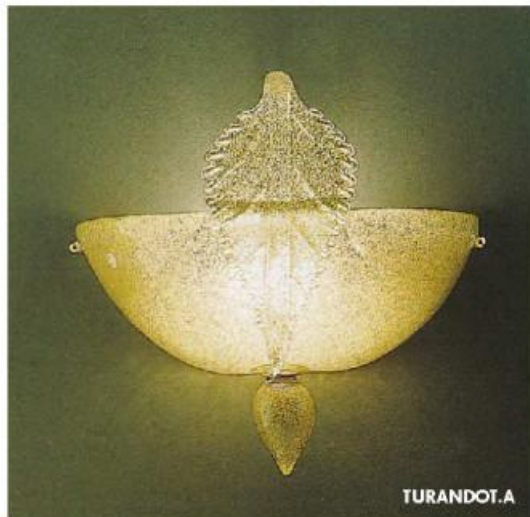

TURANDOT.A

- •MATTER: Clear glass / Gold texture Gold plated
- •SIZE: W320 X D200 X H290
- •LAMP: 100W X1
- •made in Italy

TURANDOT.R

- •MATTER: Clear glass / Gold texture Gold plated
- •SIZE: Ø600 X H350
- •LAMP: 100W X 4
- •made in Italy