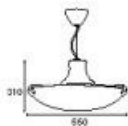

DS-PD 457

- MATTER : White Sanding Glass / Chrome / White Painting
- SIZE : W650 X H310
- LAMP : IL60W X 4 or EL 4