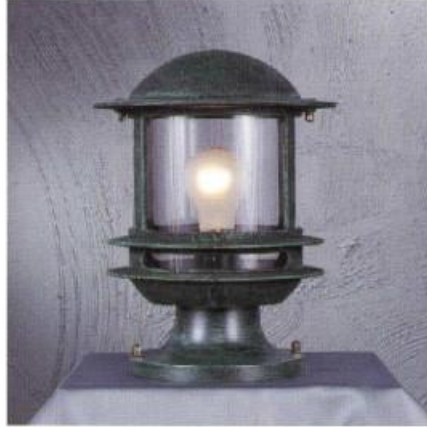

DS-OD 612

DS-OD 609

- •MATTER : Clear Glass / Aluminium Painting
- •SIZE : W175 X H380
- •LAMP : IL60W X1 or EL 1

DS-OD 610

- •MATTER : Clear Glass / Aluminium Painting
- •SIZE : W160 X H380
- •LAMP : IL60W X1 or EL 1

DS-OD 611

- •MATTER : Aluminium Painting / Opal Glass
- •SIZE : W160 X H380
- •LAMP : IL60W X1 or EL 1

DS-OD 606

- •MATTER : Clear Glass / Aluminium Painting / Steel
- •SIZE : W185 X H1,230
- •LAMP : IL60W X1 or EL 1

DS-OD 607 / 608

- •MATTER : Clear Glass / Opal Glass / Aluminium Painting / Steel
- •SIZE : W160 X H1,230
- •LAMP : IL60W X1 or EL 1

DS-OD-614

- •MATTER : Clear Glass / Steel
- •SIZE : W150 X H1,230
- •LAMP : IL60W X1 or EL 1