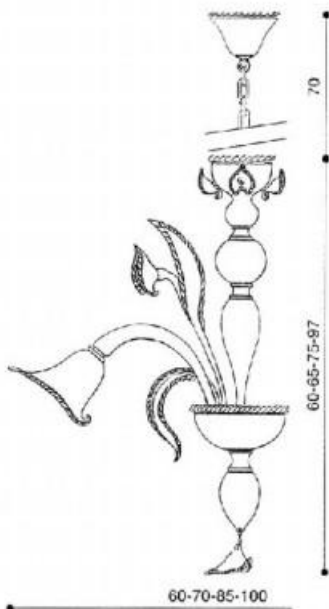

ALBINONI.S
Ø 60 H.60 3 FIAMME xE14 40W
Ø 60 H.60 5 FIAMME xE14 40W
Ø 70 H.65 6 FIAMME xE14 40W
Ø 85 H.75 6 FIAMME xE14 40W MAGGIORATO
Ø100 H.97 8 FIAMME xE14 40W