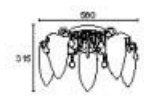

DS-CE 312-1

- •MATTER : Crystal Glass / Silver Plated
- SIZE : W580 X D560 X H315
- LAMP : IL60WX 7