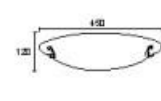

DS-BR-2-54

- •MATTER : Matt Opal Glass /
  Brass / Steel White Painting
- •SIZE : W450 X H120
- •LAMP : IL60W X2 or EL 2