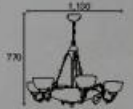

DS-CH 187

- •MATTER : Matt Transparent Glass / Mixed White Stain / Aluminum / Brass / Steel / Matt Antique Plated
- •SIZE : W1130 X D1130 X H770
- •LAMP : IL 60W X 10
- 주문생산