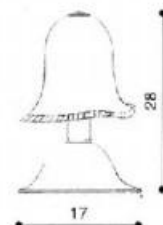

ALBINONI.P1
1xE14 40W