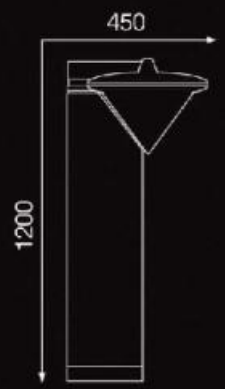

DS-OD-621

- MATTER : Aluminium / P.L
- SIZE : W300 X D350 X H500
- LAMP : IL 60W X 11 or EL 20W