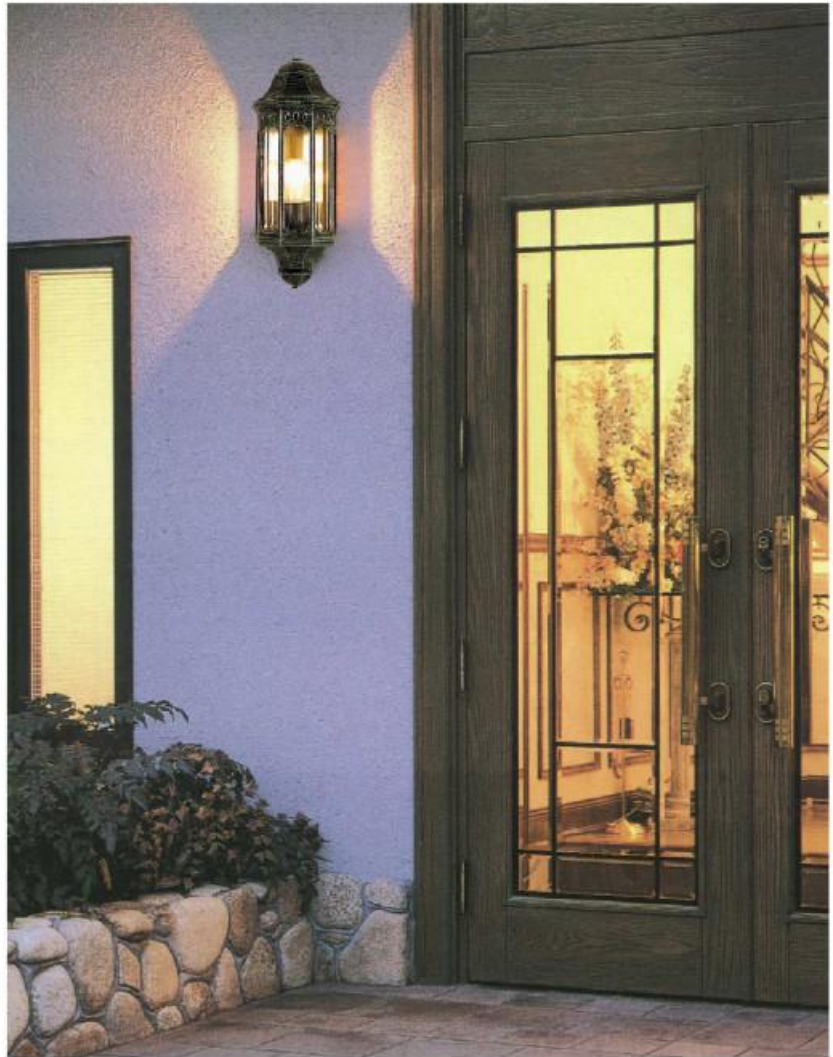

DS-BR 2-7

DS-BR 2-8

DS-BR 2-11 (흑)

DS-BR 2-12 (흑)

**DS-BR 2-11 / 2-12 (흑)**

- MATTER : White / Aluminium Black Painting
- SIZE : W264 X H264
- LAMP : IL60W X1 or EL1

**DS-BR 2-7/2-8**

- MATTER : Aluminium Painting / Acryl
- SIZE : W145 X H475
- LAMP : IL60W X1 or EL1