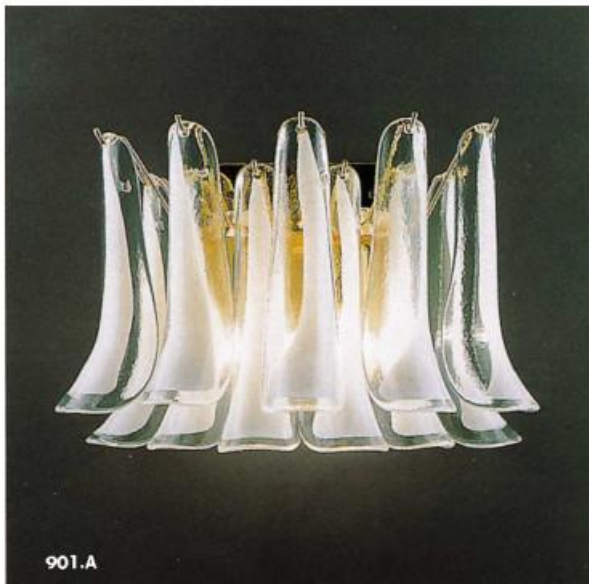

la murina

SERENATA.A

**SERENATA.S**

- SIZE : Ø750 X H550
- LAMP : E14 40W X 8
- made in Italy

**SERENATA.A**

- SIZE : L430 X SP270 X H370
- LAMP : E14 40W X 2
- made in Italy

906.5/R

**906.S/R**