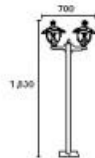

•MATTER : Opal Glass /
Aluminium Painting
•SIZE : W700 X H1,830
•LAMP: IL60W X 2 or EL 2