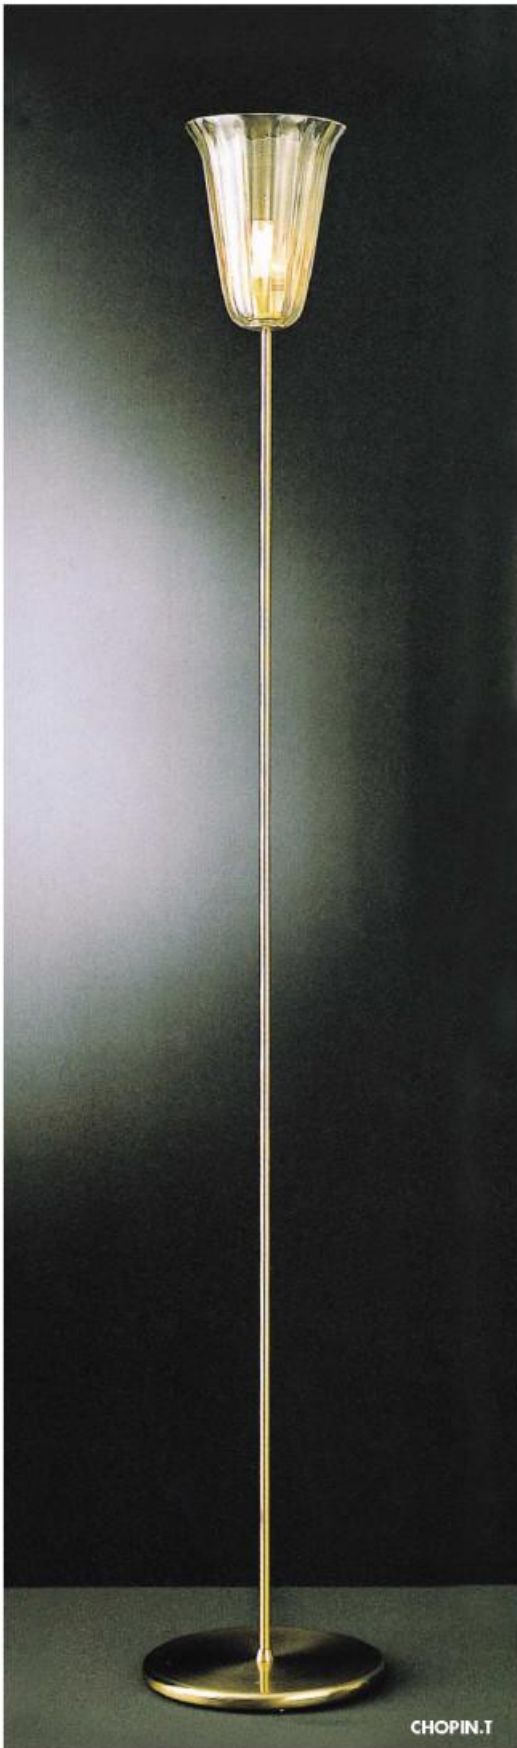

CHOPIN.S

CHOPIN.T