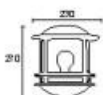

DS-BR-2-18

- MATTER : Clear Glass / Aluminium / Hand Painting
- SIZE : W230 X H270
- LAMP : IL60WX 1 or EL 1