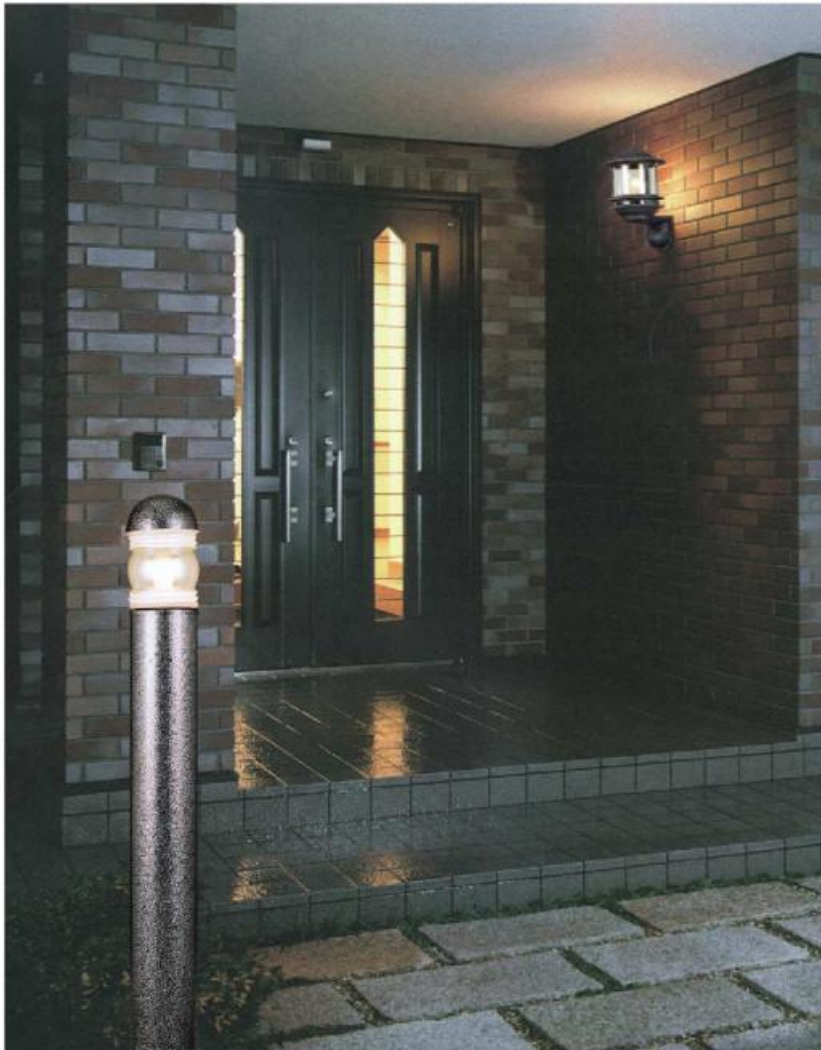

DS-OD 606

DS-BR 2-11/ 2-12 (파스텔)

- •MATTER : White / Aluminium Black Painting
- •SIZE : W264 X H264
- •LAMP: IL60W X 1 or EL 1

DS-BR-2-21

- •MATTER : Clear Glass / Aluminium Ivory Painting
- •SIZE : W230 X H365
- •LAMP: IL60W X 1 or EL 1

DS-BR-2-20

- •MATTER : Clear Glass / Aluminium Bronze Painting
- •SIZE : W230 X H365
- •LAMP: IL60W X 1 or EL 1

DS-OD-612

- •MATTER : Clear Glass / Aluminium / Bronze Painting
- •SIZE : W230 X H365
- •LAMP: IL60W X 1 or EL 1