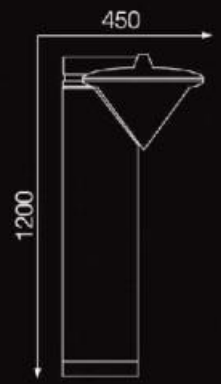

DS-OD-620

- MATTER: Aluminium / P.L
- SIZE: W300 X D350 X H1200
- LAMP: IL 60W X 1 or EL 20W