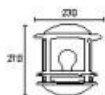

DS-BR-2-19

- MATTER : Clear Glass / Aluminium / Ivory Painting
- SIZE : W230 X H270
- LAMP : IL60WX 1 or EL 1