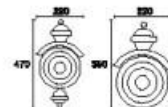

DS-BR 2-39

- MATTER : White / Aluminium Black Painting
- SIZE : A:W220 X H470, B:W220 X H350
- LAMP : IL 60WX 1 or EL 1