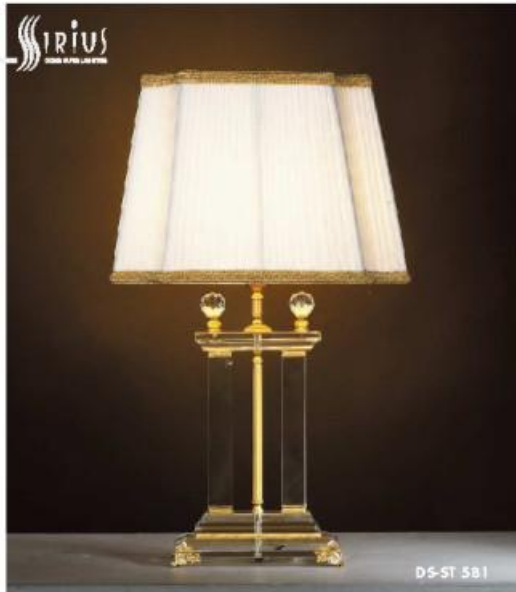

DS-ST 581

- MATTER : Clear Crystal Glass / Steel / Gold Plated
- SIZE : W470 X D370 X H770
- LAMP : IL 60W X 1

DS-ST 583

- MATTER : Clear Crystal Glass / Steel / Gold Plated
- SIZE : W600 X D385 X H730
- LAMP : IL 60W X 1

DS-ST 582

- MATTER : Clear Crystal Glass / Steel / Gold Plated
- SIZE : W470 X D370 X H1,660
- LAMP : IL 60W X 1

DS-ST 584

- MATTER : Clear Crystal Glass / Steel / Gold Plated
- SIZE : W460 X D340 X H1,580
- LAMP : IL 60W X 1