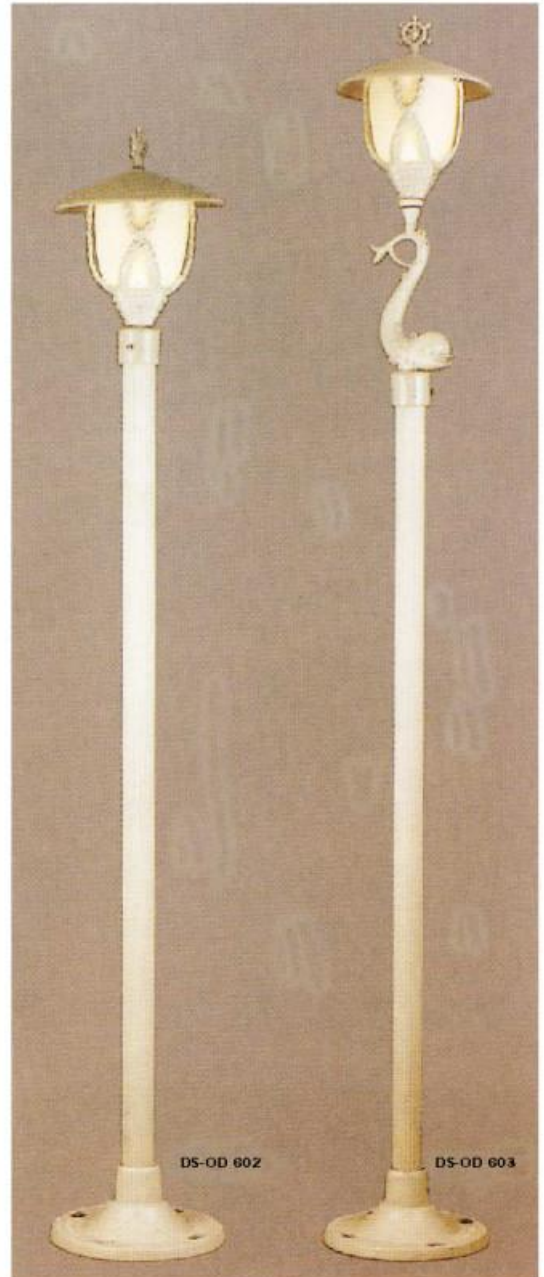

DS-OD 602

DS-OD 603

DS-OD 602/603

- •MATTER : Opal Glass / Aluminium Painting
- •SIZE : W300 X H1,800 / W300 X H2,000
- •LAMP: IL60W X 1 or EL 1

DS-BR 2-4

- •MATTER : Opal Glass / Aluminium Painting
- •SIZE : W300 X H410
- •LAMP: IL60W X 1 or EL 1

DS-OD 605

- •MATTER : Opal Glass / Aluminium Painting
- •SIZE : W300 X H380
- •LAMP: IL60W X 1 or EL 1

DS-PD 440

- •MATTER : Opal Glass / Aluminium Painting
- •SIZE : W300 X H430
- •LAMP: IL60W X 1 or EL 1