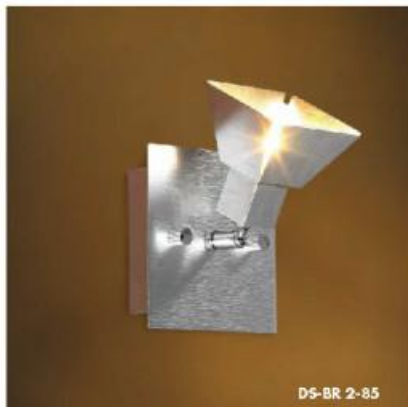

### DS-BR 2-68 (小)

- GLOBE COLOR : White Sanding Glass / Steel / Silver Painting
- SIZE : W385X D70 X H75
- LAMP : E 17IL 80W X2 or FPL 24WX1

**DS-BR 2-85**

- MATTER : White Glass / Aluminum / Steel
- SIZE : W125 X D140 X H170
- LAMP : 09 40W X 1