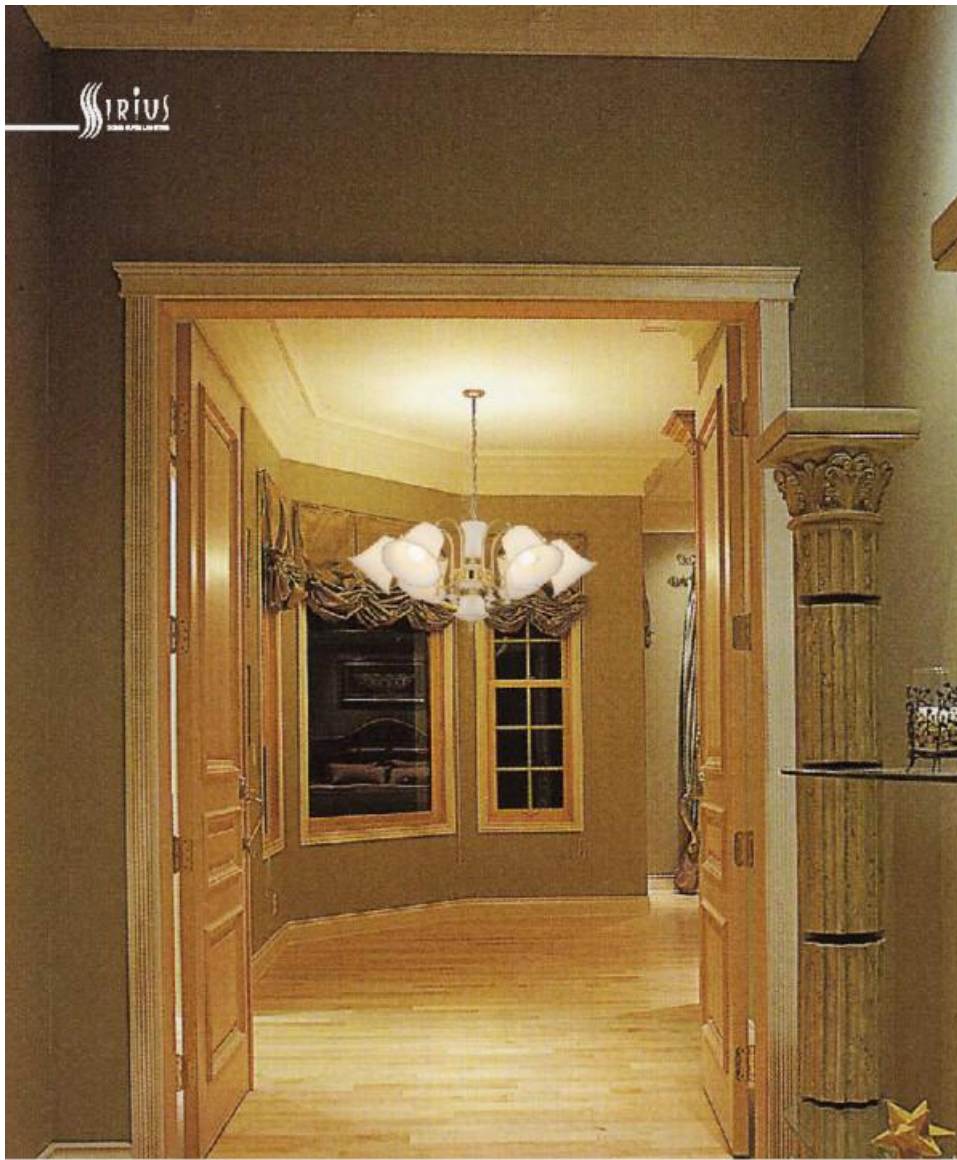

DS-CE 3-07(大)

**DS-CE 3-07(大)**

- MATTER: Matt Transparent / Glass Mixed White Stain / Steel Plated
- SIZE: W640 X H150
- LAMP: IL60W X5 or EL5

DS-CE 3-201

**DS-CE 3-201**

- MATTER: Steel / White Glass
- SIZE: W630 X H150
- LAMP: FPL36WX3