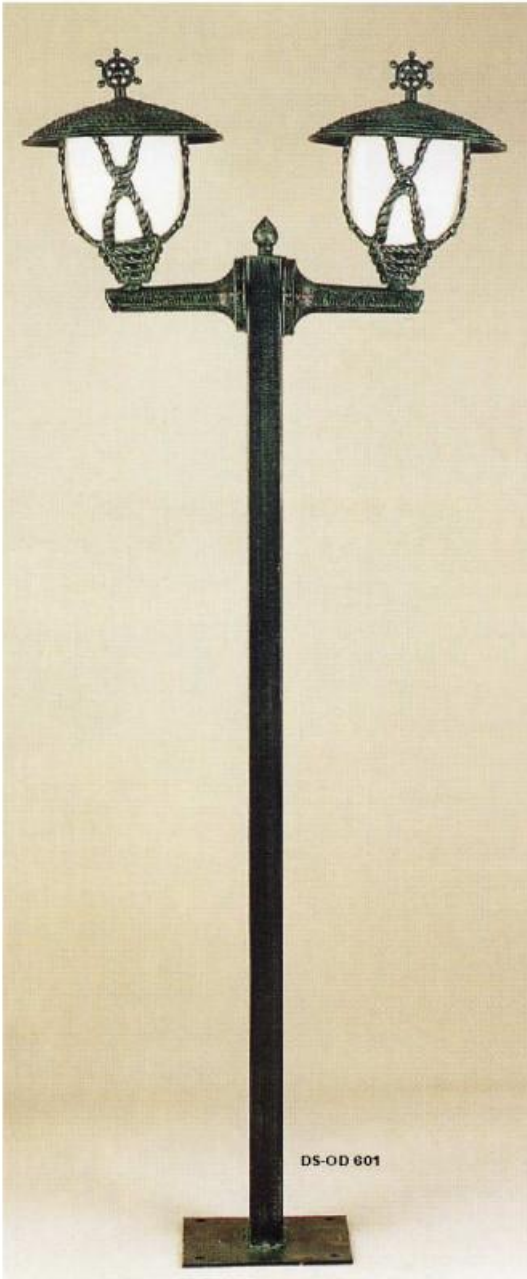

DS-OD 601

•MATTER : Opal Glass /
Aluminium Painting
•SIZE : W700 X H1,830
•LAMP: IL60W X 2 or EL 2

•MATTER : Opal Glass /
Aluminium Painting
•SIZE : W300 X H410
•LAMP: IL60W X 1 or EL 1

•MATTER : Opal Glass /
Aluminium Painting
•SIZE : W300 X H410
•LAMP: IL60W X 1 or EL 1

•MATTER : Opal Glass /
Aluminium Painting
•SIZE : W300 X H380
•LAMP: IL60W X 1 or EL 1