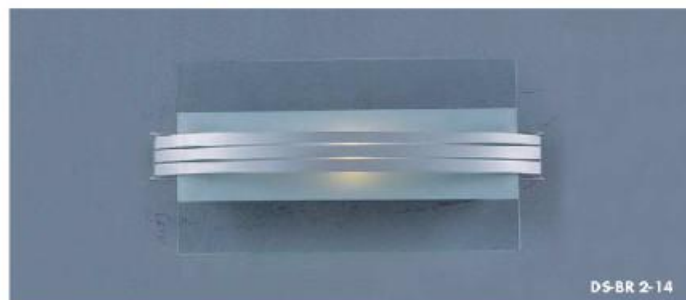

DS-BR-277

DS-BR 247

- •MATTER : Matt Opal Glass/
  Steel White Painting
- •SIZE : W150 X H240
- •LAMP : IL60W X1 or EL 1

DS-BR 2-15, 16

- •MATTER : White, Olive / Steel/
  Silver Painting
- •SIZE : W230 X H340
- •LAMP : IL60W X1 or EL 1

DS-BR-277

- •MATTER : Color Glass Globe
- •SIZE : W440 X H150
- •LAMP : IL60W X2 or EL 2

DS-BR-2-13

- •MATTER : Sanding Glass /
  Steel / Silver Painting
- •SIZE : W405 X H210
- •LAMP : IL60W X1 PL 13W X1

DS-BR-2-14

- •MATTER : Sanding Glass /
  Steel / Silver Painting
- •SIZE : W405 X H200
- •LAMP : IL60W X1 PL 13W X1

DS-BR-2-53

- •MATTER : Matt Opal Glass /
  Brass / Steel White Painting
- •SIZE : W500 X H120
- •LAMP : IL60W X2 or EL 2

DS-BR-2-54

- •MATTER : Matt Opal Glass /
  Brass / Steel White Painting
- •SIZE : W450 X H120
- •LAMP : IL60W X2 or EL 2