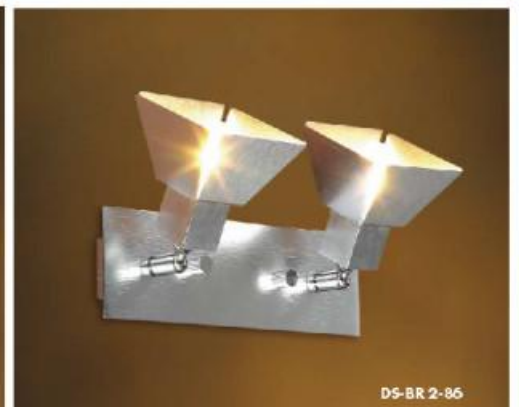

DS-BR 2-85

- MATTER : White Glass / Aluminum / Steel
- SIZE : W125 X D140 X H170
- LAMP : 09 40W X 1

DS-BR 2-86

- MATTER : White Glass / Aluminum / Steel
- SIZE : W245 X D140 X H140
- LAMP : 09 40W X 2

DS-CH 1-04

- MATTER : White Glass / Aluminum / Steel
- SIZE : W690 X D260 X H40
- LAMP : 09 40W X 6