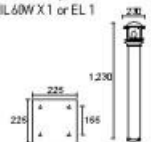

**DS-OD-616**

- MATTER : Steel
- SIZE : W180 X H1,300
- LAMP : IL60WX1 or EL1

**DS-OD-615**

- MATTER : Steel
- SIZE : W180 X H1,300
- LAMP : IL60WX1 or EL1

**DS-OD-613**

- MATTER : Clear Glass / Aluminium Silver Painting
- SIZE : W230 X H1,230
- LAMP : IL60WX1 or EL1