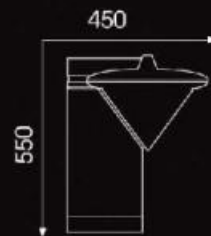

DS-OD-621

- MATTER : Aluminium / P.L
- SIZE : W300 X D350 X H500
- LAMP : IL 60W X 11 or EL 20W