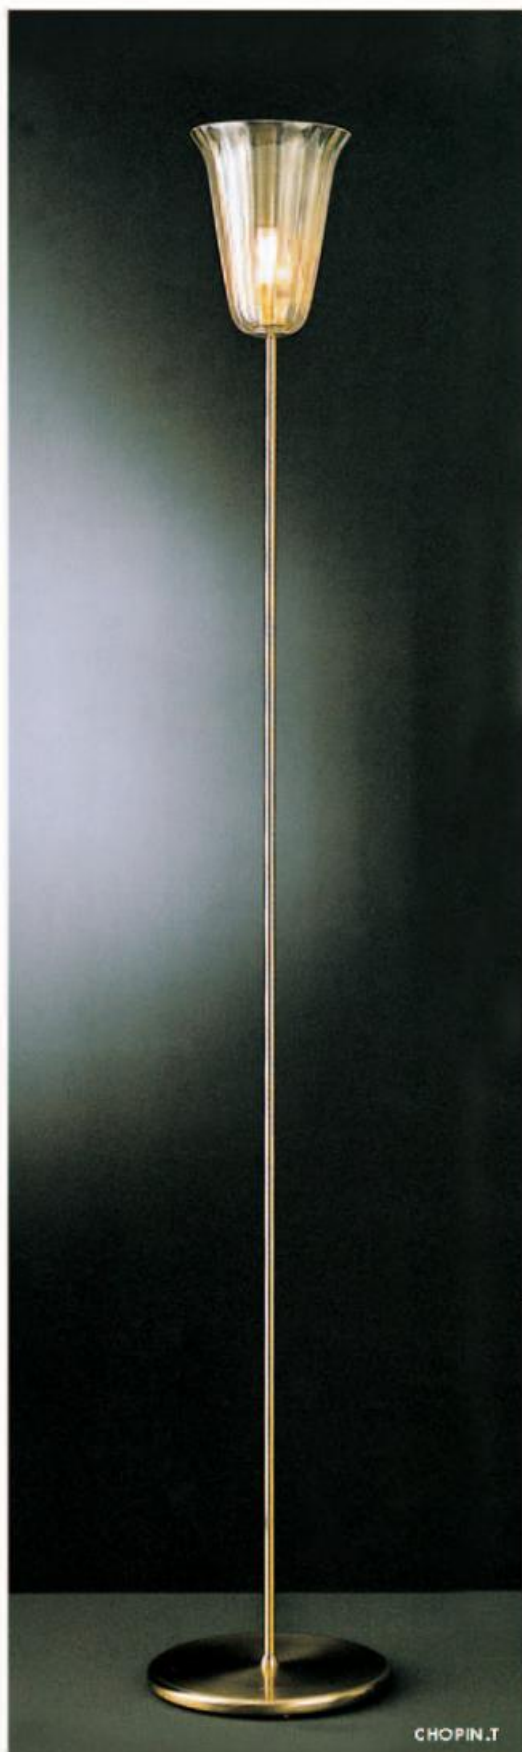

CHOPIN.S

CHOPIN.T