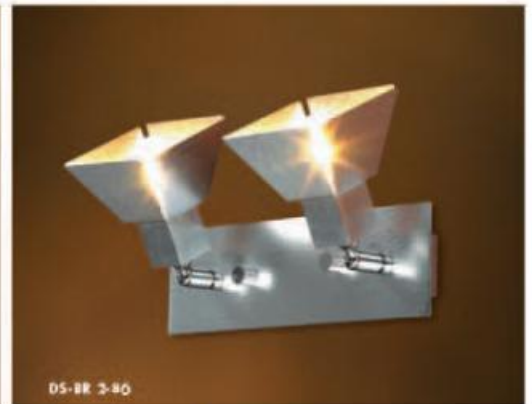

DS-BR 2-85

- MATTER : White Glass / Aluminum / Steel
- SIZE : W125 X D140 X H170
- LAMP : 69 40W X 1

DS-BR 2-86

- MATTER : White Glass / Aluminum / Steel
- SIZE : W265 X D140 X H140
- LAMP : 69 40W X 2

DS-CH 1-04

- MATTER : White Glass / Aluminum / Steel
- SIZE : W600 X D200 X H40
- LAMP : 69 40W X 6

DS-BR 2-82

- MATTER : White Glass / Aluminum / Steel
- SIZE : W100 X D110 X H160
- LAMP : 69 40W X 1

DS-BR 2-83

- MATTER : White Glass / Aluminum / Steel
- SIZE : W295 X D110 X H160
- LAMP : 69 40W X 2

DS-BR 2-84

- MATTER : White Glass / Aluminum / Steel
- SIZE : W275 X D190 X H120
- LAMP : 69 40W X 2