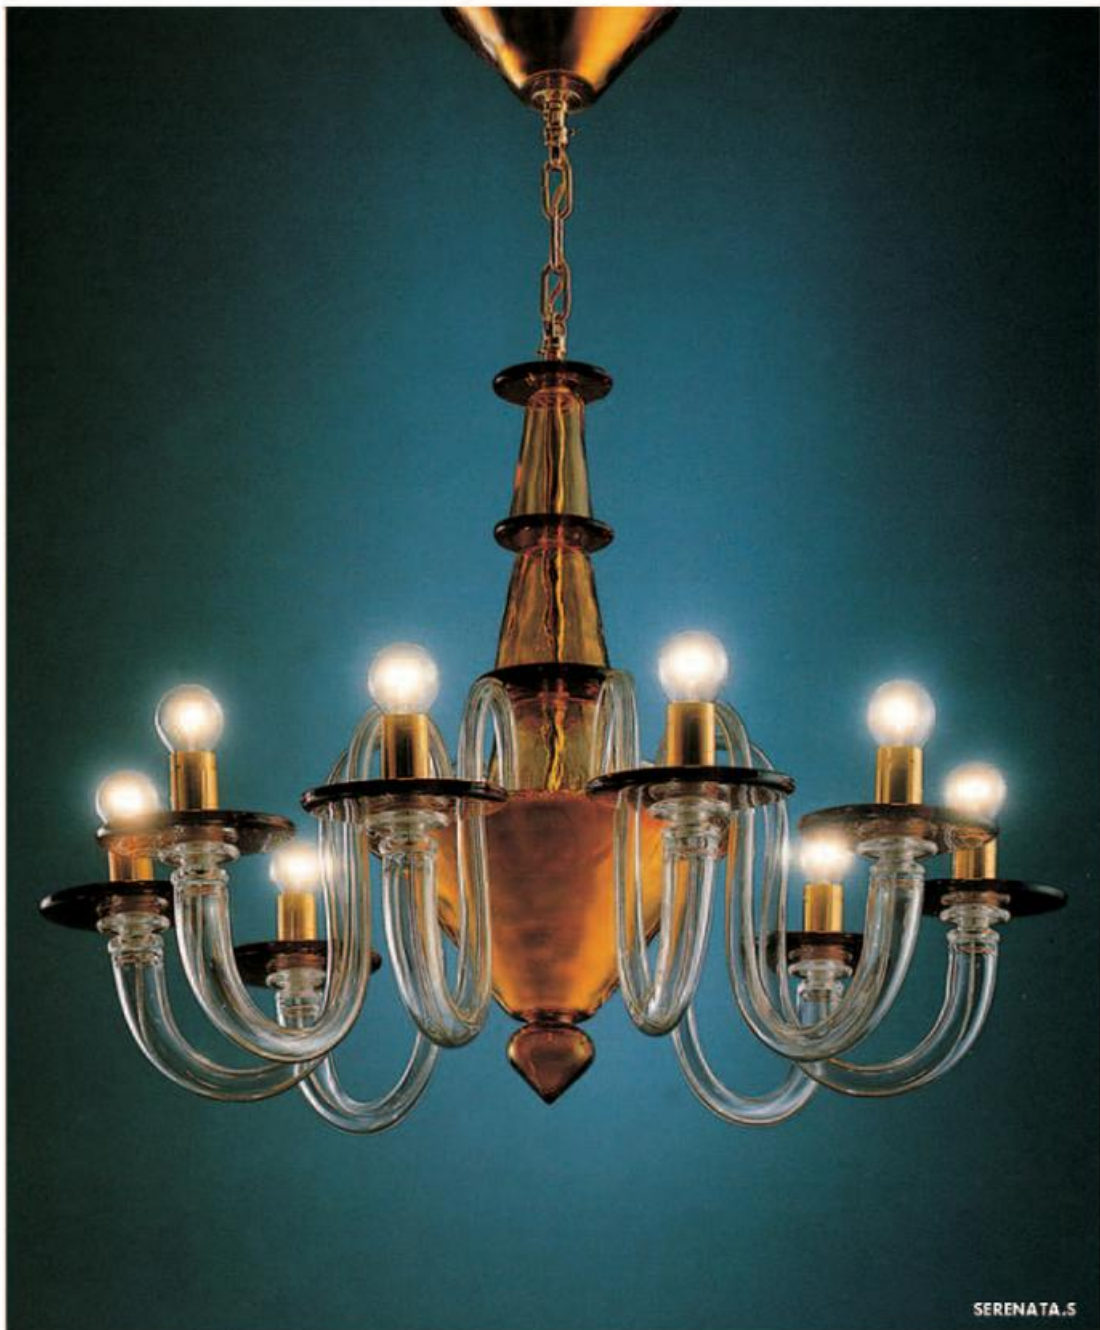

SERENATA.A

SERENATA.S

la murina