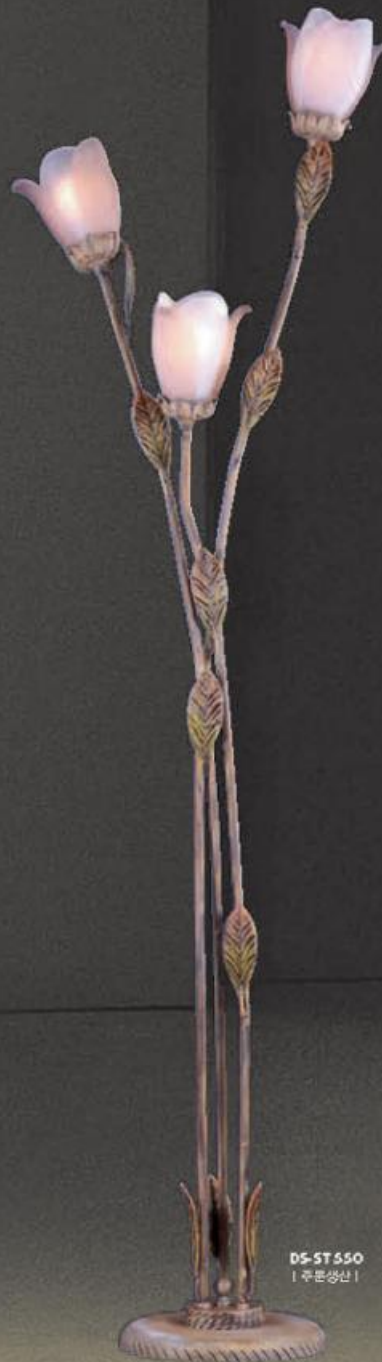

DS-ST 550
| 주문생산 |

1. **DS-ST 550**
   • MATTER : White & Pink / Brass/Pastel Hand Painting
   • SIZE : W200 X H1,700
   • LAMP : 1L60W X 3 or EL3
   • 주문생산