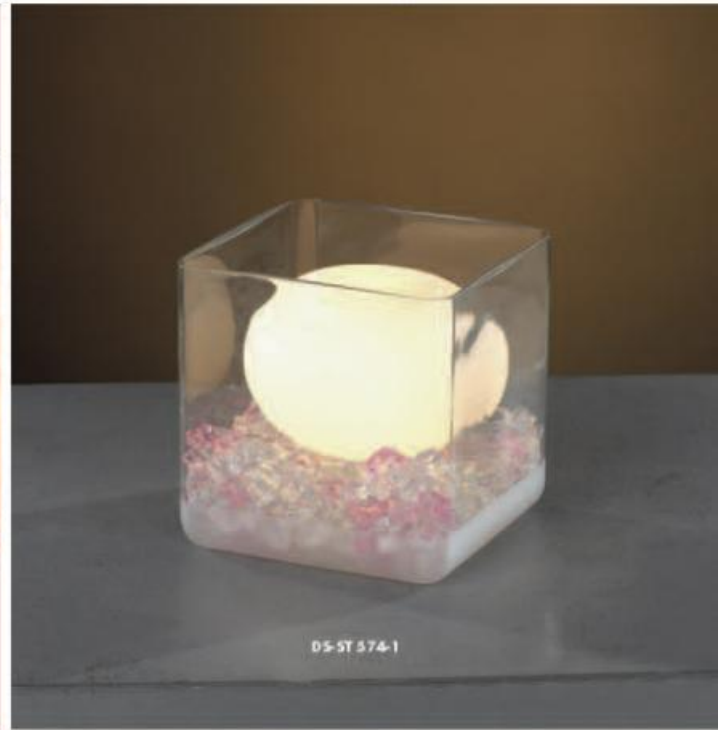

DS-ST 574-1