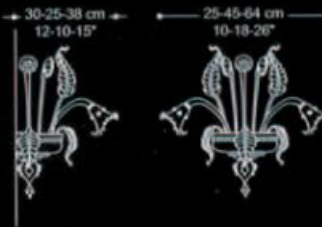

A/ 1-2-3 | 1 x MAX 40W E14 | CE V

FARETTO | 1 x MAX 40W G9
loro incasso Ø 57 mm.
spessore MIN. soffitto 10 mm.
profondità incasso 55 mm.

CE V | (L.A.)