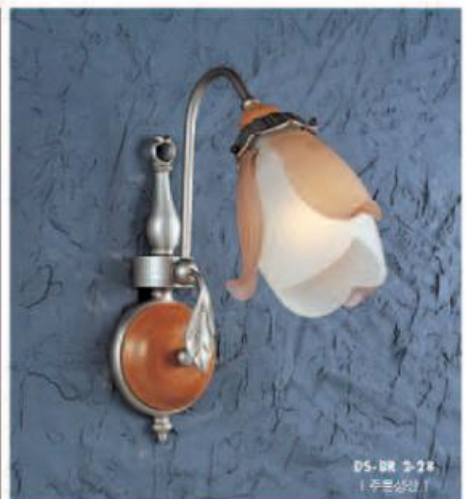

DS-BR 233-1

DS-BR 2-28
| 주문생산 |