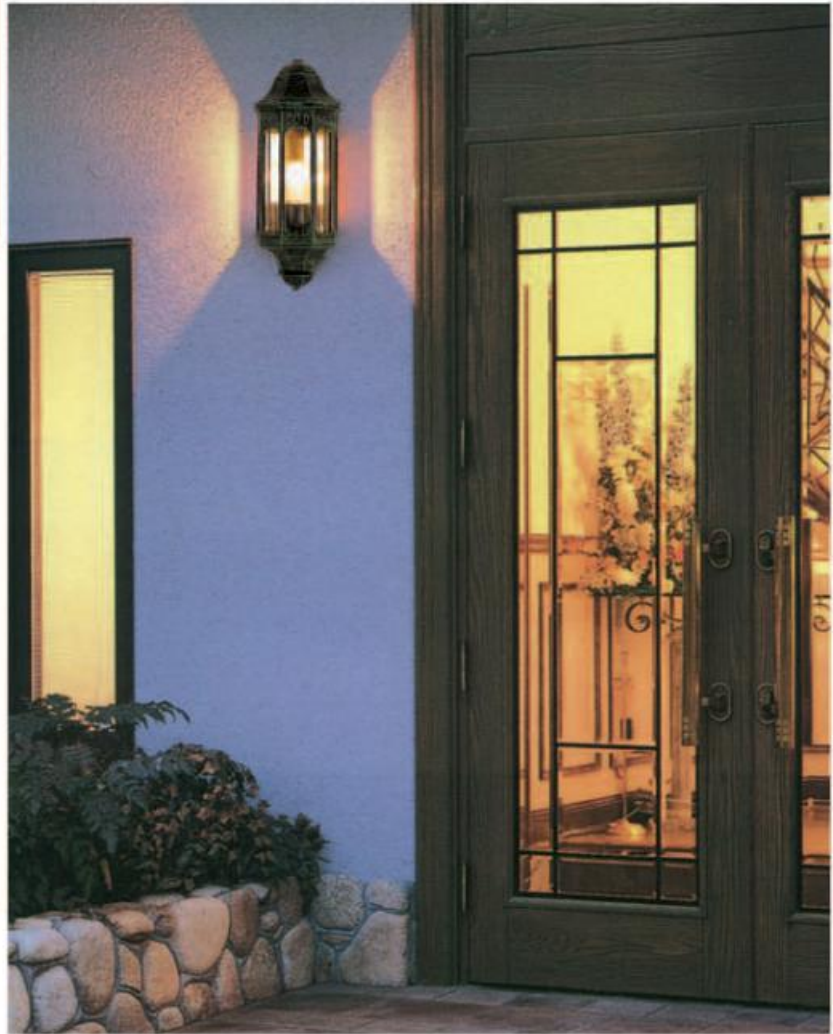

DS-BR 2-7

DS-BR 2-11 (≡)

DS-BR 2-12 (≡)

DS-BR 2-8

**DS-BR 2-11/ 2-12 (≡)**

- MATTER : White / Aluminium Black Painting
- SIZE : W264 X H264
- LAMP : IL60W X1 or EL1

**DS-BR 2-7/2-8**

- MATTER : Aluminium Painting / Acryl
- SIZE : W145 X H475
- LAMP : IL60W X1 or EL1