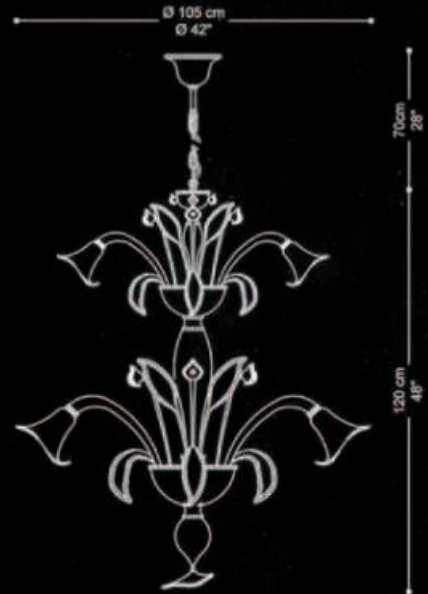

S/ 8+4 | 12 x MAX 40W E14 | CE