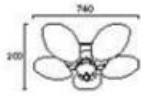

**DS-BR 298**

- MATTER : Opal Glass / Brass Gold Plated Ceramics
- SIZE : W180 X H240
- LAMP : IL60W X 1 or EL 1
- 주문생산

DS-CH 103  
| 주문생산 |

DS-BR 298  
| 주문생산 |

DS-CE 399  
| 주문생산 |

**DS-CE 399**

- MATTER : Matt Opal Glass / Brass / Wood, Steel Silver Painting
- SIZE : W740 X H200
- LAMP : IL60W X 5 or EL5
- 주문생산