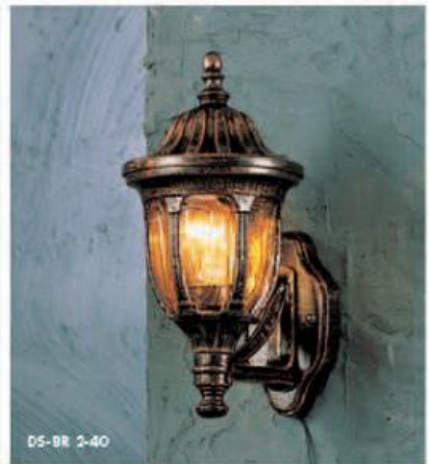

DS-BR 2-39 (B)

DS-BR 2-40

DS-BR-2-18

- MATTER : Clear Glass / Aluminium / Hand Painting
- SIZE : W200 X H270
- LAMP: IL60W X 1 or EL 1

DS-BR-2-19

- MATTER : Clear Glass / Aluminium / Ivory Painting
- SIZE : W230 X H270
- LAMP: IL60W X 1 or EL 1

DS-BR 2-5

- MATTER : Clear Glass / Aluminium Painting
- SIZE : W170 X H200
- LAMP: IL60W X 1 or EL 1

DS-BR 2-6

- MATTER : Clear Glass / Aluminium Painting
- SIZE : W170 X H200
- LAMP: IL60W X 1 or EL 1

DS-BR 2-39

- MATTER : White / Aluminium Black Painting
- SIZE : A.W220 X H470, B.W220 X H350
- LAMP: IL60W X 1 or EL 1

DS-BR 2-40

- MATTER : White / Aluminium Black Painting
- SIZE : W264 X H264
- LAMP: IL60W X 1 or EL 1