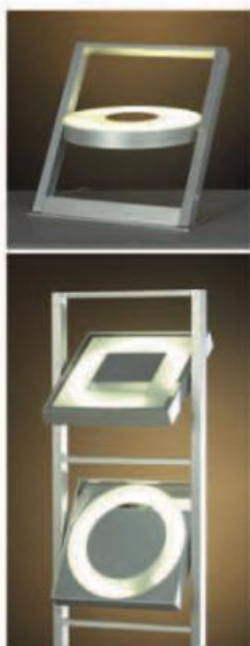

DS-ST 5-02

-MATTER: Steel/Silver Painting Mirror Glass
-SIZE : W440 X D180 X H1410
-LAMP: T5 FCL40W X2