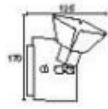

DS-BR 2-85

- MATTER : White Glass / Aluminum / Steel
- SIZE : W125 X D140 X H170
- LAMP : 69 40W X 1