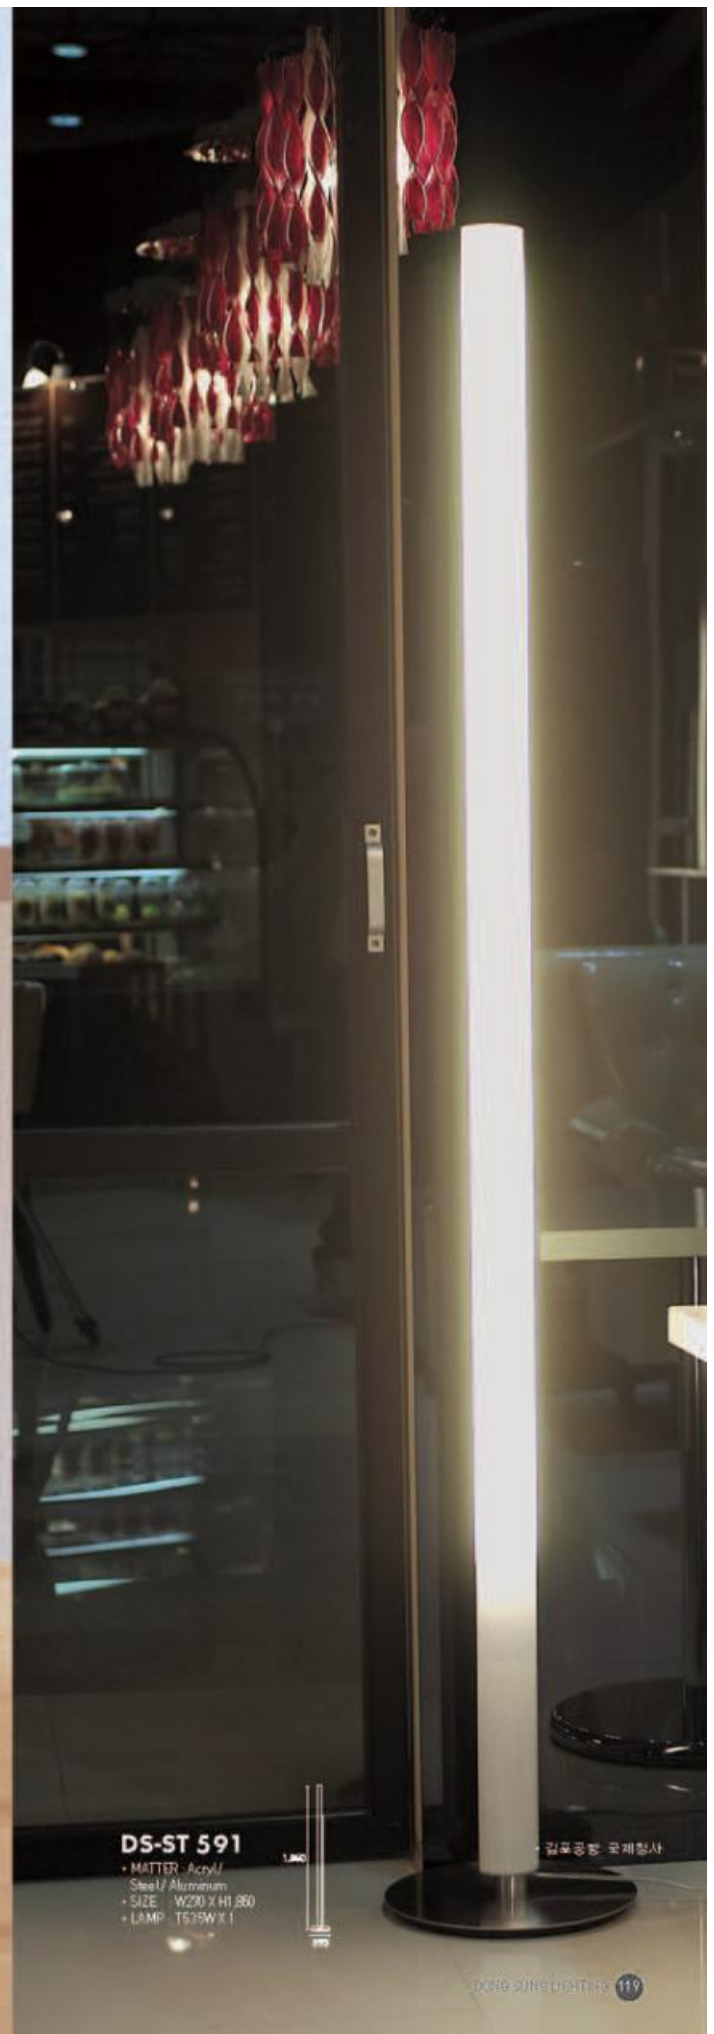

DS-ST 539

DS-ST 538

DS-ST 544-1

**DS-ST 538, 539**

- MATTER : Matt Opal Glass / Steel / Silver Painting / Wood
- SIZE : W220 X H610
- LAMP : E26W X 1

**DS-ST 544-1**

- MATTER : Matt Opal Glass / Steel / Silver Painting / Wood
- SIZE : W290 X H1730
- LAMP : E26W X 1