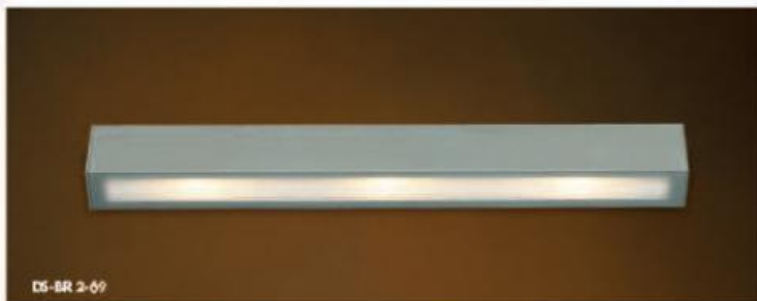

### DS-BR 2-68 (小)

- GLOBE COLOR : White Sanding Glass / Steel / Silver Painting
- SIZE : W385 X D70 X H75
- LAMP : E17IL60W X2 or FPL24W X1

DS-BR 2-58

DS-BR 2-65

DS-BR 2-59

DS-BR 2-64

DS-BR 2-69

DS-BR 2-68