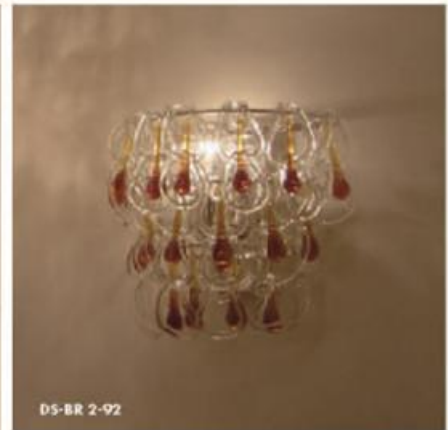

DS-CE 3-197 (A)

- •MATTER : Steel / Silver Plated / Crystal Glass
- •SIZE : W860 X H325
- •LAMP : IL60W X 9, EL20W X 9

DS-CE 3-197-1 (A)

- •MATTER : Steel / Silver Plated / Crystal Glass
- •SIZE : W660 X H230
- •LAMP : IL60W X 6, EL20W X 6

DS-PD 487

- •MATTER : Steel / Silver Plated / Crystal Glass
- •SIZE : W460 X H250
- •LAMP : IL60W X 4, EL20W X 4

DS-BR 2-92

- •MATTER : Steel / Silver Plated / Crystal Glass
- •SIZE : W350 X D190 X H240
- •LAMP : IL60W X 2

DS-BR 2-92