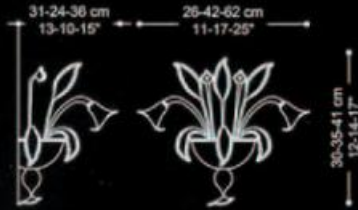

A/ 1-2-3 | n° x MAX 40W E14 | CE

FARETTO | 1 x MAX 40W G9
foro incasso Ø 57 mm.
spessore MIN. soffitto 10 mm.
profondità incasso 55 mm.

CE