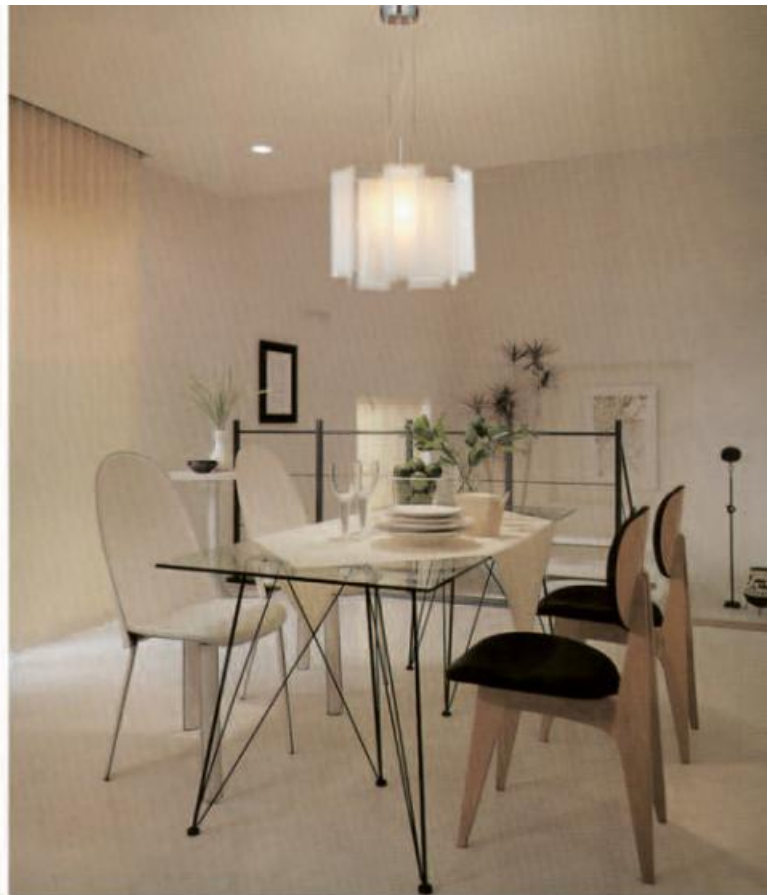

DS-PD 482-1

DS-PD 482

DS-PD 483

DS-PD 482-1

- MATTER : White Glass / Crystal / Steel / Chrome Plated
- SIZE : W510 X D130 X H270
- LAMP : IL60W X3

DS-PD 482

- MATTER : White Glass / Steel / Chrome Plated
- SIZE : W240 X D160 X H380
- LAMP : IL60W X1

DS-PD 483

- MATTER : Deco Acryl / Steel / Chrome Plated
- SIZE : W360 X D180 X H390
- LAMP : IL60W X1