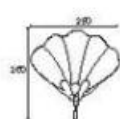

DS-BR 246-1

- MATTER : Corrosion Glass / Brass Chrome Plated
- SIZE : W280 X H260
- LAMP : IL80W X 1 or EL1