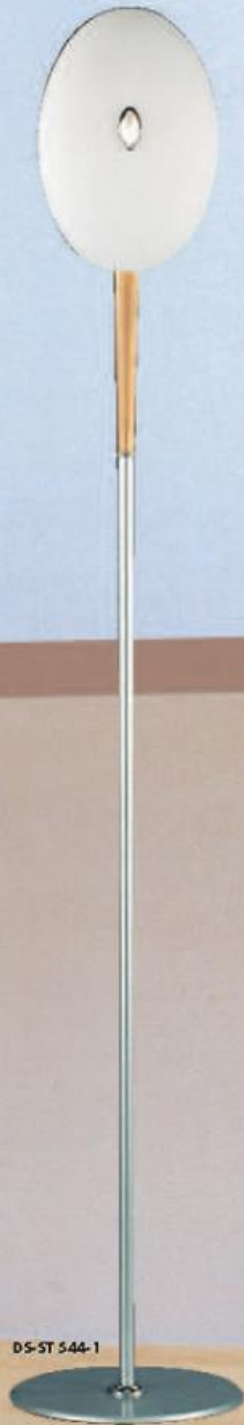

DS-ST 544-1

DS-ST 538, 539

- MATTER : Matt Opal Glass / Steel / Silver Painting / Wood
- SIZE : W220 X H610
- LAMP : E26W X 1