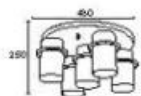

**DS-CE 3-31 (大)**

- MATTER : White Sanding Glass / Chrome / White Painting
- SIZE : W640 X H200
- LAMP : IL60W X 6 or EL 6

**DS-CE 364-1**

- MATTER : White Sanding Glass / Brass / Silver Painting / Acryl
- SIZE : W480 X H260
- LAMP : FL28WX5 or EL5
- 주문생산