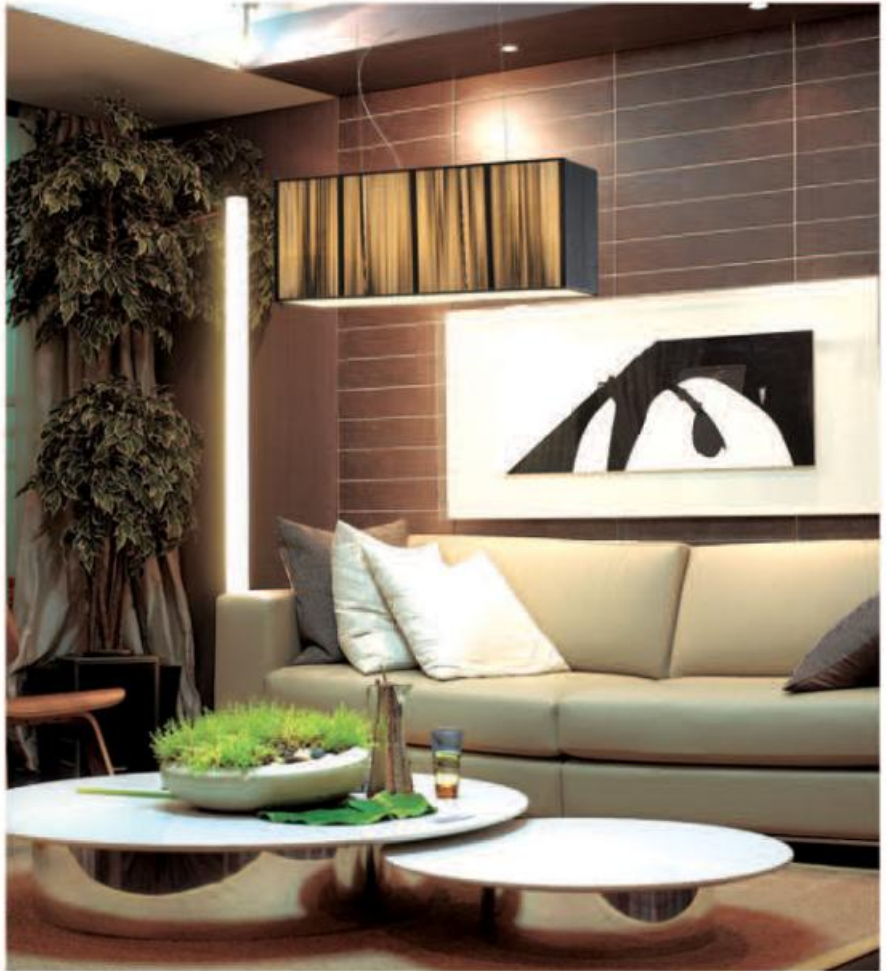

DS-PD 4-25

DS-PD 4-26

DS-PD 4-27

DS-PD 4-25

- MATTER Steel / Black Thread Shade
- SIZE : W800 X D250 X H250
- LAMP : IL20W X 3