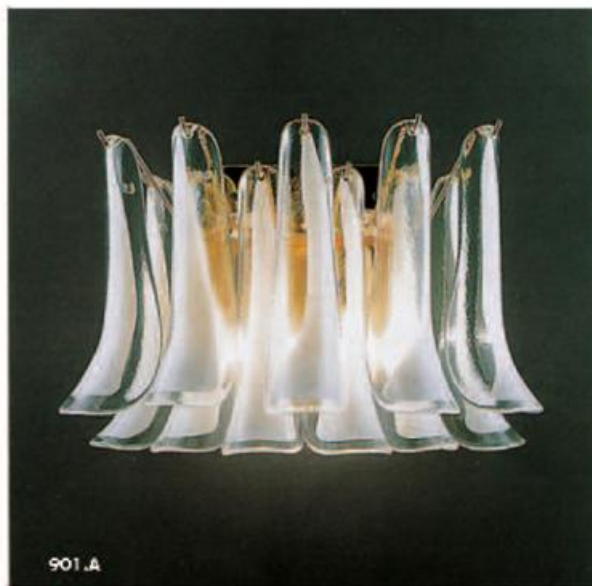

- SIZE : Ø1750 X H560
- LAMP : E14 40W X 8
- made in Italy

**SERENATA.A**

- SIZE : L430 X S.P270 X H170
- LAMP : E14 40W X 2
- made in Italy

la murina

906.S/R

**906.S/R**

• SIZE : Ø1500 X H2000 X 40VETRI  
 • LAMP : E24 80W X 24  
 • made in Italy