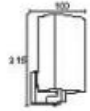

DS-BR 2-87

- MATTER : Opal Glass / Chrome Plated
- SIZE : W100 X D100 X H215
- LAMP : IL20W X 1