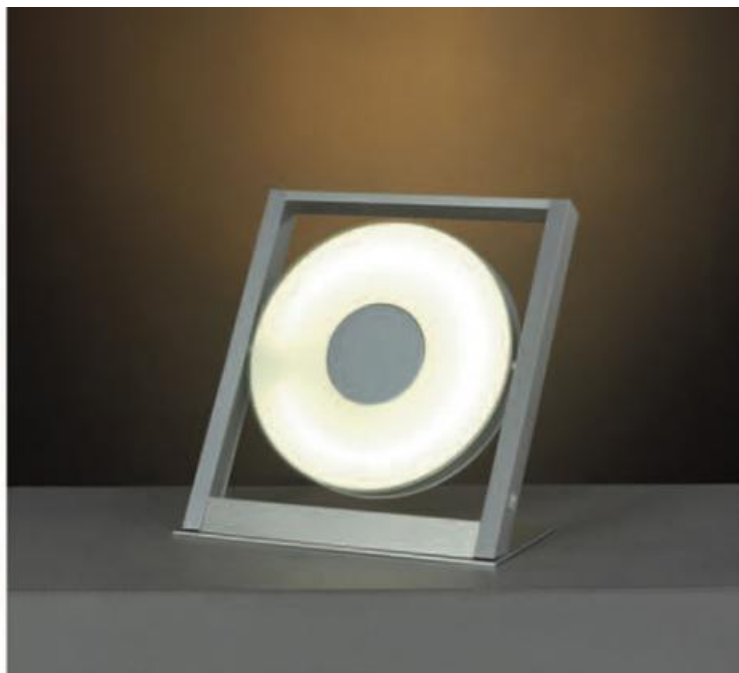

DS-ST 5-04

-MATTER: Steel/Silver Painting Mirror Glass
-SIZE : W200 X D410 X H420
-LAMP: T5 FCL40W X1