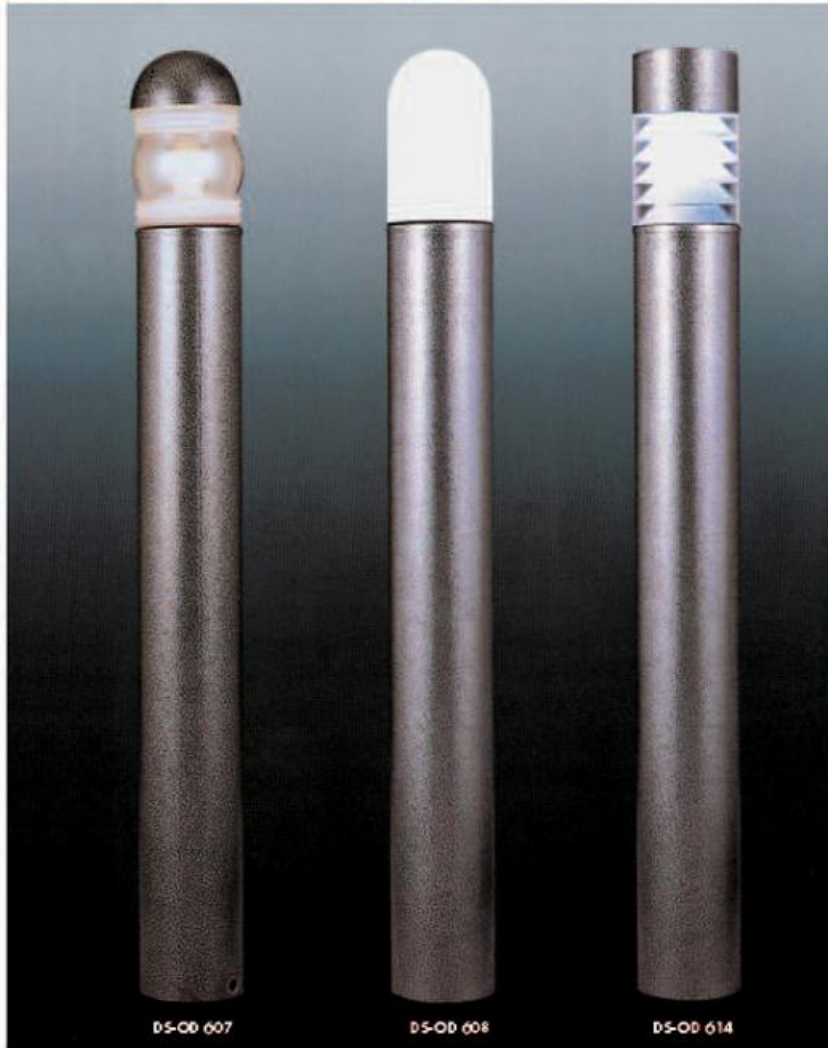

DS-OD 609

DS-OD 610

DS-OD 607

DS-OD 608

DS-OD 614