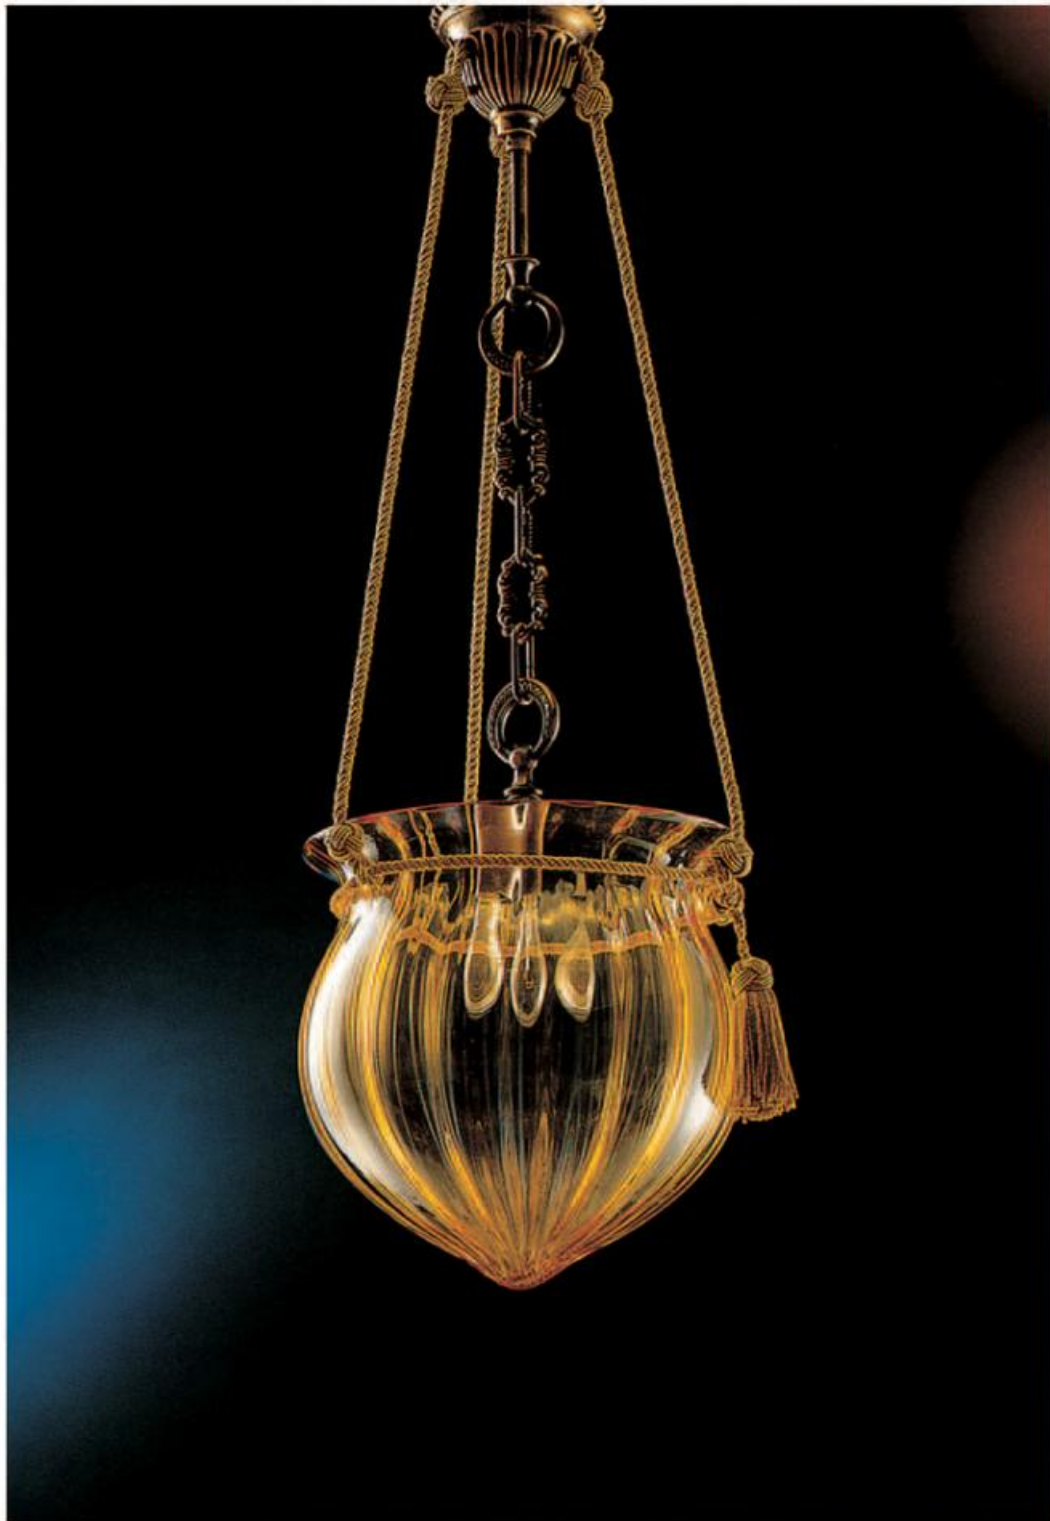

la murina

**FLAMMA.P**

- SIZE : W300 X H1180
- LAMP : E27100W X 1
- made in Italy

**DALIA.S**

- SIZE : W460 X H200
- LAMP : E27100W X 1
- made in Italy

la mumina

**ELOISA.S**

-SIZE : L200 X H280  
-LAMP : E27 100W X 1  
-made in Italy