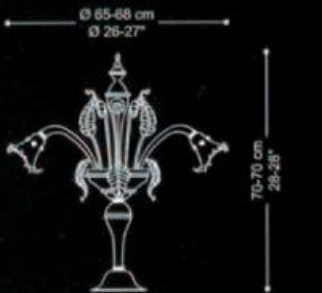

P/ 3-5 | 1 x MAX 40W E14 | CE V

P/ 1 | 1 x MAX 40W E14 | CE V □

P/ 1L | 1 x MAX 40W E14 | CE V □