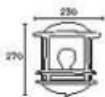

DS-BR-2-18

- MATTER : Clear Glass / Aluminium / Hand Painting
- SIZE : W200 X H270
- LAMP: IL60W X 1 or EL 1